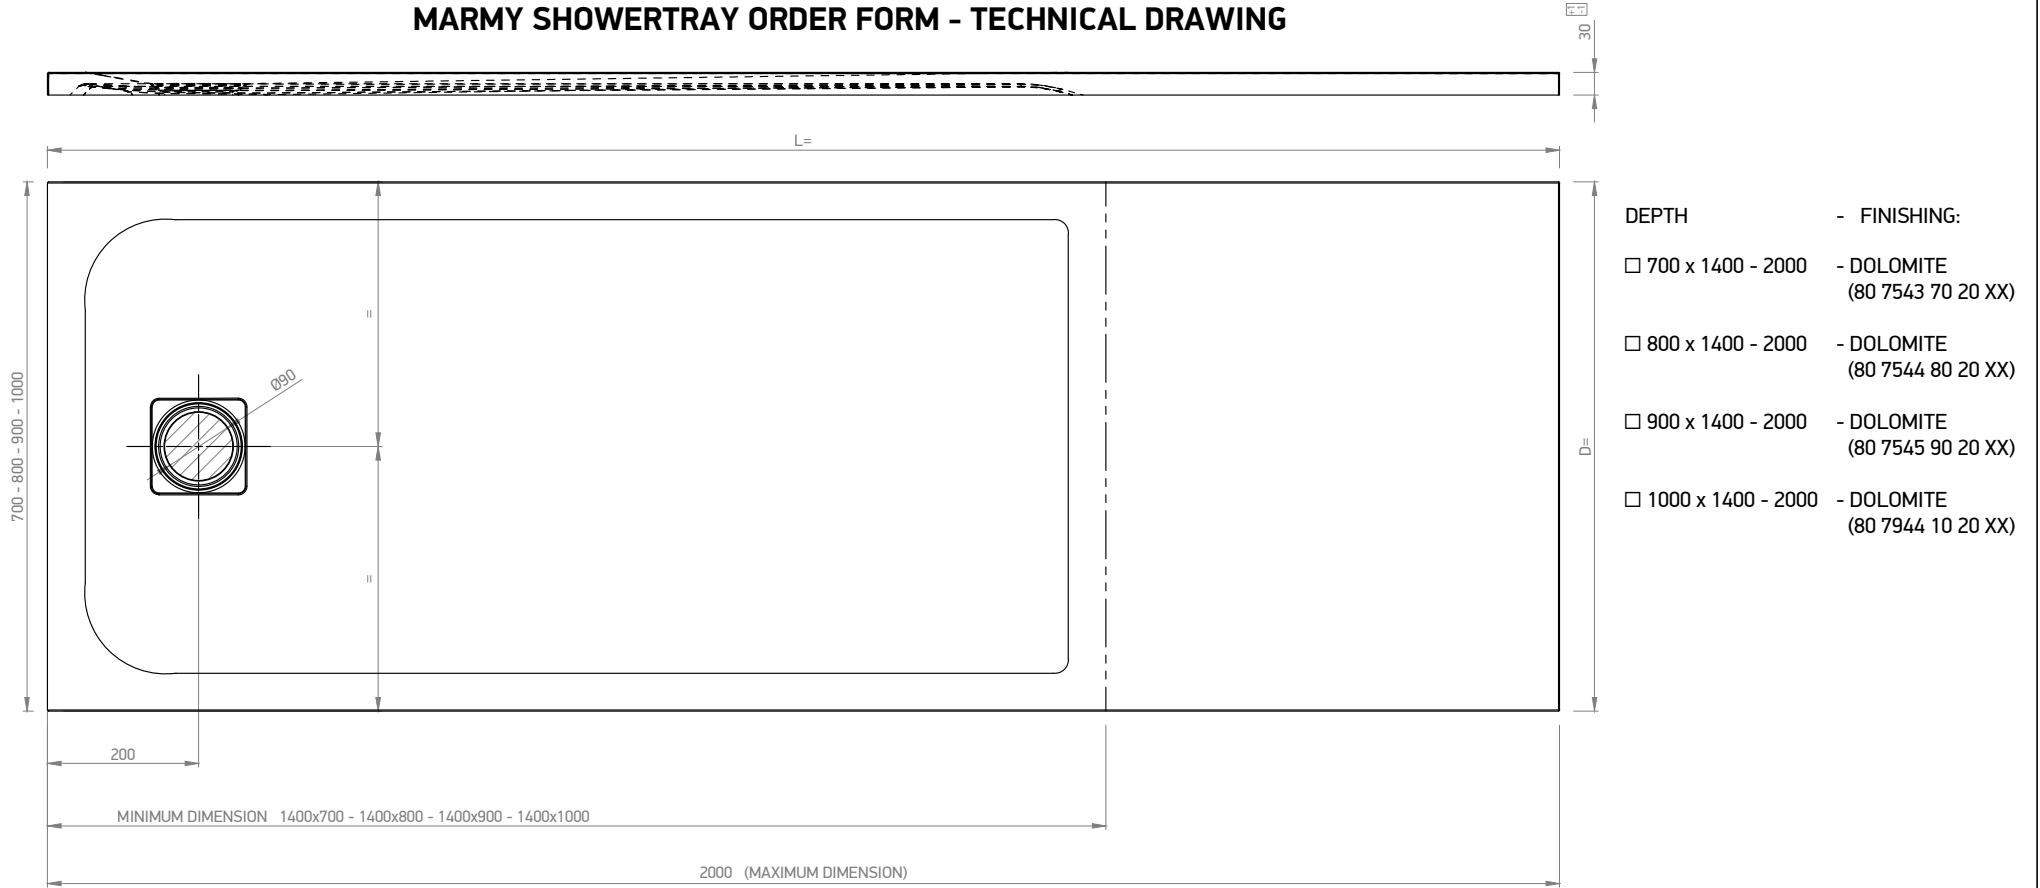

MARMY SHOWERTRAY ORDER FORM - TECHNICAL DRAWING

FILL THE FORM WITH THE REQUESTED DATA: LENGTH (L), DEPTH (D), COLOUR (☐), ACCESSORIES (☐)

COLOURS:

- PRADA WHITE (50)
- ARMANI BEIGE (55)
- GUCCI LATTE (56)
- VALENTINO GRAY (53)
- CAVALLI BLACK (54)

ACCESSORIES:

- STANDARD COVER
- MARMY - DESIGN COVER

PACKAGING:

WOODEN CRATE

GENERAL NOTES:

Tolerances on length cutted $\pm 1,5$

Tolerances on length:

- up to 1.000mm ± 2 mm
- between 1.001mm - 2.000mm ± 4 mm