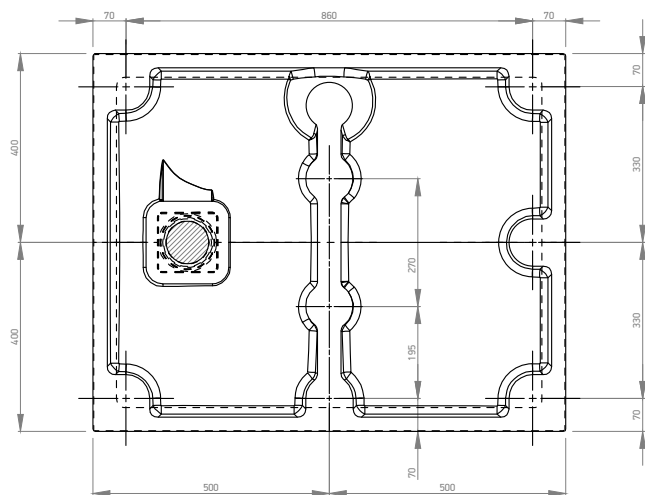

D 1:5

Bottom view

 MARMY COLORFUL SHOWERTRAYS		Name:		
		BASALTO – 80x100		
Material:		Item NR.:		
		80 8104 80 10 XX		
Material:	Finish:	Visible height:	Weight:	Scale:
MINERAL COMPOSITE	BASALTO - SLATE	3 cm	30 kg	1:16