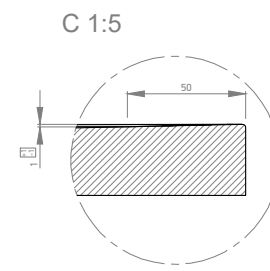

D 1:5

Bottom view

 MARMY COLORFUL SHOWERTRAYS		Name:		
		BASALTO – 80x100		
Material:		Item NR.:		
		80 8104 80 10 XX		
Material:	Finish:	Visible height:	Weight:	Scale:
MINERAL COMPOSITE	BASALTO - SLATE	3 cm	30 kg	1:16