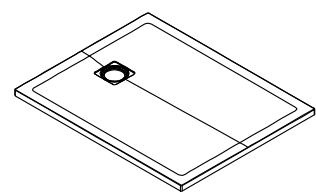

D 1:5

Bottom view

 MARMY COLORFUL SHOWERTRAYS		Name:		
		BASALTO – 80x100		
Material:		Item NR.:		
		80 8104 80 10 XX		
Material:	Finish:	Visible height:	Weight:	Scale:
MINERAL COMPOSITE	BASALTO - SLATE	3 cm	30 kg	1:16