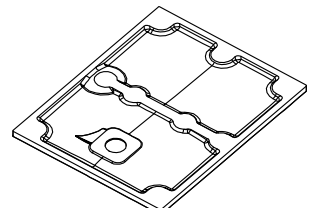

D 1:5

Bottom view

 MARMY COLORFUL SHOWERTRAYS		Name:		
		BASALTO – 80x100		
Material:		Item NR.:		
		80 8104 80 10 XX		
Material:	Finish:	Visible height:	Weight:	Scale:
MINERAL COMPOSITE	BASALTO - SLATE	3 cm	30 kg	1:16