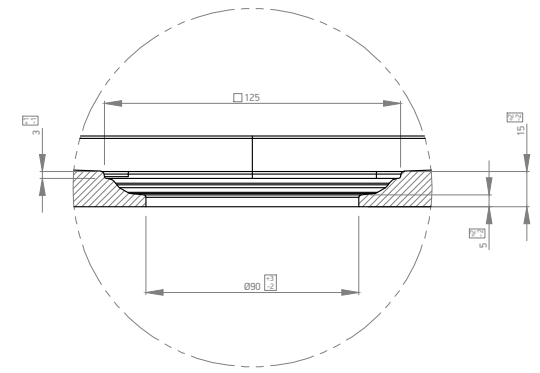

D 1:5

Bottom view

 MARMY COLORFUL SHOWERTRAYS		Name:		
		BASALTO – 80x100		
Material:		Item NR.:		
		80 8104 80 10 XX		
Material:	Finish:	Visible height:	Weight:	Scale:
MINERAL COMPOSITE	BASALTO - SLATE	3 cm	30 kg	1:16