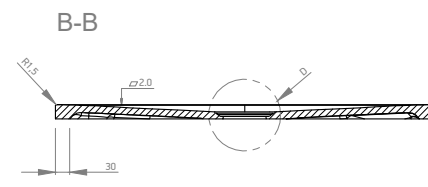

Bottom view

D 1:5

 MARMY COLORFUL SHOWERTRAYS		Name:		
		BASALTO – 80x120		
Material:		Item NR.:		
		80 8103 80 12 XX		
MINERAL COMPOSITE	Finish:	Visible height:	Weight:	Scale:
	BASALTO - SLATE	3 cm	36 kg	1:16