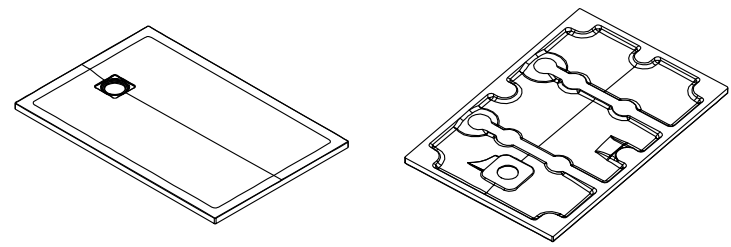

Bottom view

D 1:5

 MARMY COLORFUL SHOWERTRAYS		Name:		
		BASALTO – 80x120		
Material:		Item NR.:		
		80 8103 80 12 XX		
MINERAL COMPOSITE	Finish:	Visible height:	Weight:	Scale:
	BASALTO - SLATE	3 cm	36 kg	1:16