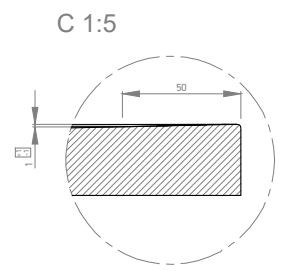

Bottom view

D 1:5

 MARMY COLORFUL SHOWERTRAYS		Name:		
		BASALTO – 80x120		
Material:		Item NR.:		
		80 8103 80 12 XX		
MINERAL COMPOSITE	Finish:	Visible height:	Weight:	Scale:
	BASALTO - SLATE	3 cm	36 kg	1:16