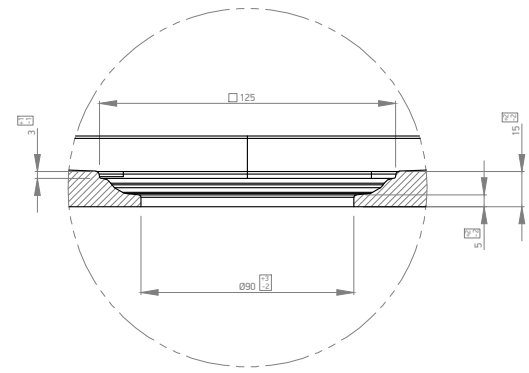

Bottom view

D 1:5

 MARMY COLORFUL SHOWERTRAYS		Name:		
		BASALTO – 80x120		
Material:		Item NR.:		
		80 8103 80 12 XX		
MINERAL COMPOSITE	Finish:	Visible height:	Weight:	Scale:
	BASALTO - SLATE	3 cm	36 kg	1:16