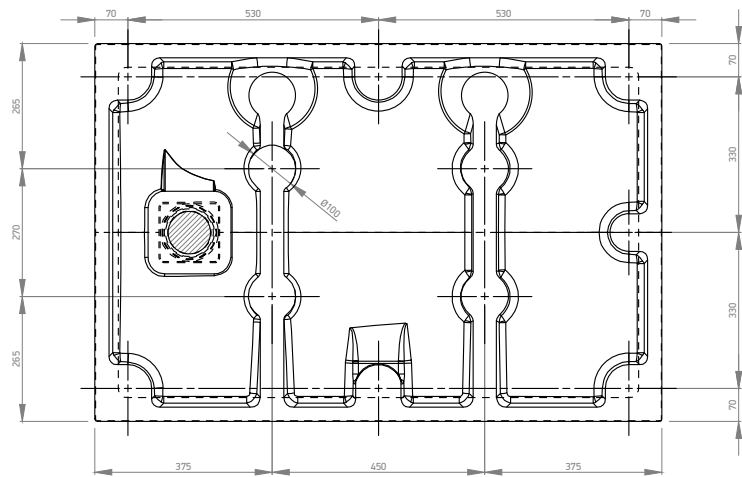

Bottom view

D 1:5

 MARMY COLORFUL SHOWERTRAYS		Name:		
		BASALTO – 80x120		
Material:		Item NR.:		
		80 8103 80 12 XX		
MINERAL COMPOSITE	Finish:	Visible height:	Weight:	Scale:
	BASALTO - SLATE	3 cm	36 kg	1:16