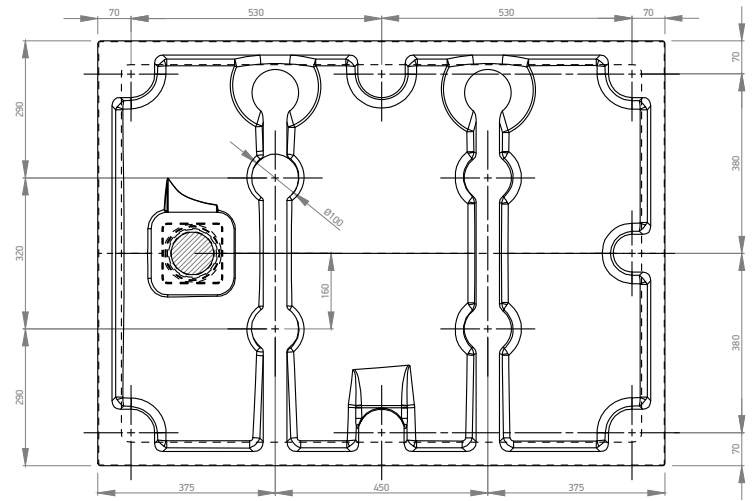

Bottom view

 MARMY COLORFUL SHOWERTRAYS		Name:		
		BASALTO – 90x120		
Material:		Item NR.:		
		80 8107 90 12 XX		
MINERAL COMPOSITE	Finish:	Visible height:	Weight:	Scale:
	BASALTO - SLATE	3 cm	42 kg	1:16