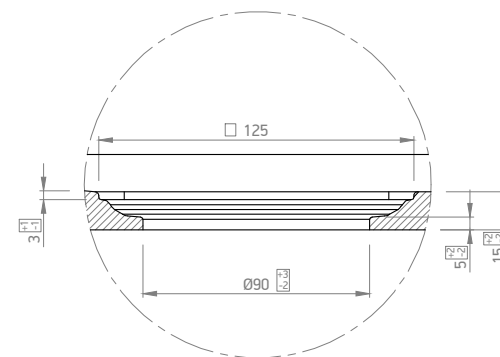

C 1:3

 MARMY [®] COLORFUL SHOWERTRAYS		Name:		
		DOLOMITE - 70x140		
Material:		Item NR.:		
		80 7746 70 14 XX		
MINERAL COMPOSITE	Finish:	Visible height:	Weight:	Scale:
	DOLOMITE - SLATE	3 cm	36 kg	1:10