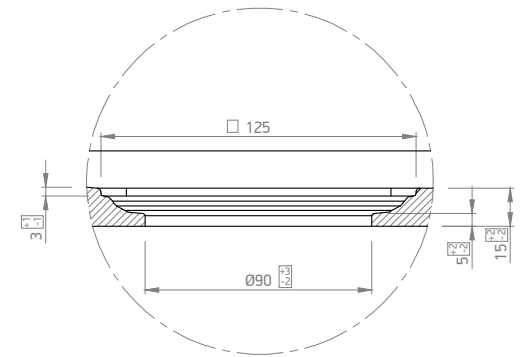

C 1:3

 MARMY [®] COLORFUL SHOWERTRAYS		Name:		
		DOLOMITE - 80x140		
Material:		Item NR.:		
		80 7641 80 14 XX		
MINERAL COMPOSITE	Finish:	Visible height:	Weight:	Scale:
	DOLOMITE - SLATE	3 cm	42 kg	1:10