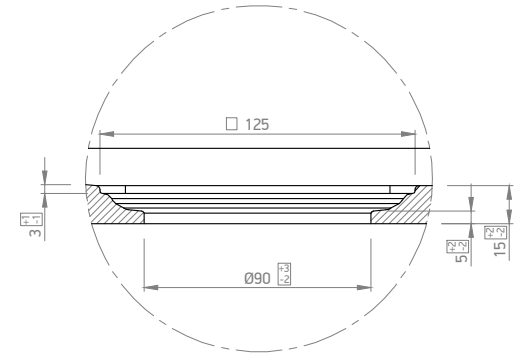

C 1:3

		Name:		
		DOLOMITE – 90x100		
Material: MINERAL COMPOSITE		Item NR.:		Scale:
		80 78XX 90 10 XX		
Finish: DOLOMITE - SLATE		Visible height:	Weight:	1:10
		3 cm	32 kg	