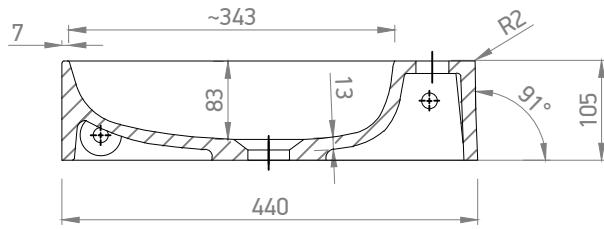

A-A

B-B

A

A

Bottom view

Backside view

MARMY

Weight:

6 kg

www.marmy.eu

Visible height:

10 cm

Name:

BOB 44x22

Item NR.:

6 301 20 04 31 18

Scale:

1:8