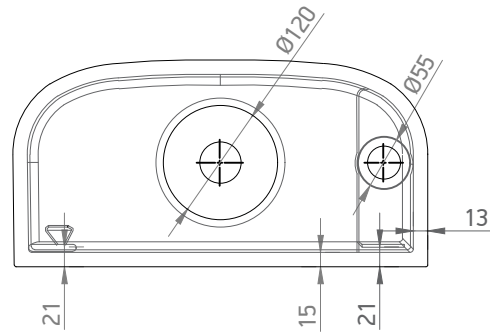

A-A

B-B

A

A

Bottom view

Backside view

MARMY

Weight:

6 kg

www.marmy.eu

Visible height:

10 cm

Name:

BOB 44x22

Item NR.:

6 301 20 04 31 18

Scale:

1:8