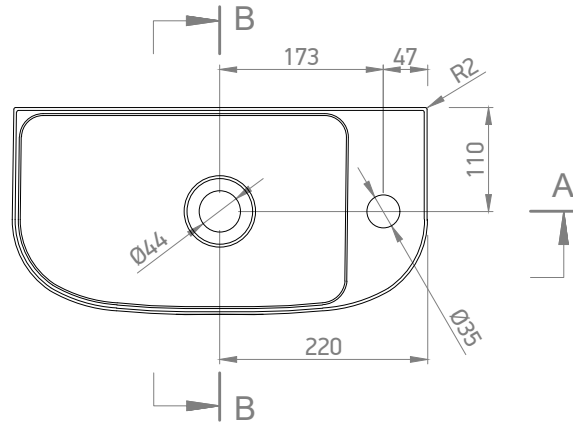

A-A

B-B

A

A

Bottom view

Backside view

MARMY

Weight:

6 kg

www.marmy.eu

Visible height:

10 cm

Name:

BOB 44x22

Item NR.:

6 301 20 04 31 18

Scale:

1:8