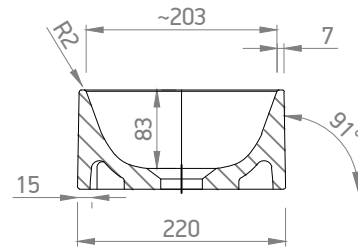

A-A

B-B

A

A

Bottom view

Backside view

MARMY

Weight:

6 kg

www.marmy.eu

Visible height:

10 cm

Name:

BOB 44x22

Item NR.:

6 301 20 04 31 18

Scale:

1:8