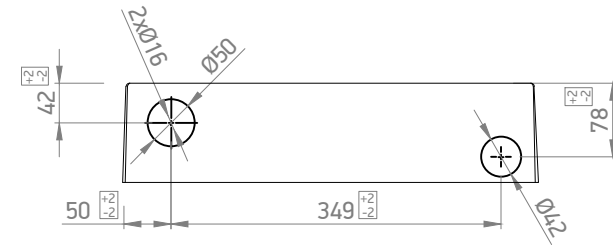

A-A

B-B

A

A

Bottom view

Backside view

MARMY

Weight:

6 kg

www.marmy.eu

Visible height:

10 cm

Name:

BOB 44x22

Item NR.:

6 301 20 04 31 18

Scale:

1:8